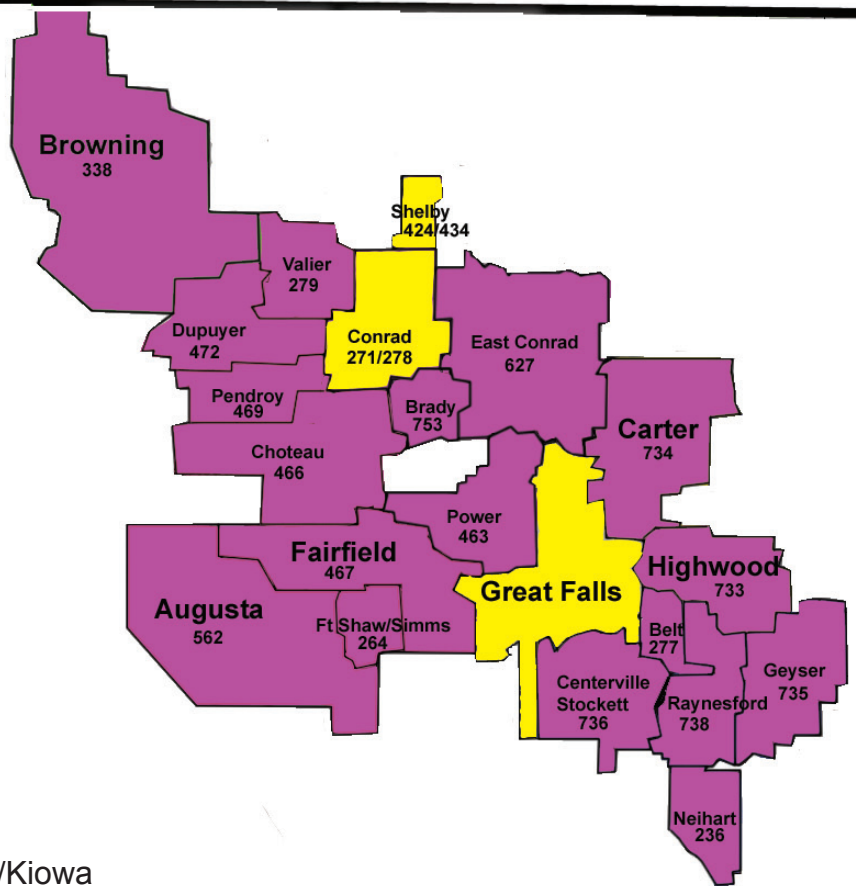

3 Rivers Service Areas & Extended Area Service (EAS)

236	Neihart/Monarch
264	Fort Shaw/Simms/Sun River
271/278	Conrad
276	Lima/Dell/Monida
277	Belt/Armington/Millard
279	Valier
338	Browning/Blackfoot/Heart Butte/Kiowa
424/434	Shelby
463	Power
466	Choteau
467	Fairfield
469	Pendroy/Bynum
472	Dupuyer
562	Augusta
627	East Conrad/Ledger
682	Ennis/Cameron/McAllister/Jeffers/Kirby
684	Twin Bridges
685	Harrison/Norris/Pony
733	Highwood
734	Carter/Floweree
735	Geyser
736	Stockett/Centerville/Sand Coulee/Tracy/ Eden/Lavenspur/Number 7
738	Raynesford
753	Brady
835	Melrose/Glen
842	Sheridan/Alder/Laurin
843	Virginia City/Nevada City
993/995	Big Sky/Gallatin Gateway
Varies	Great Falls

EAS exchanges in purple