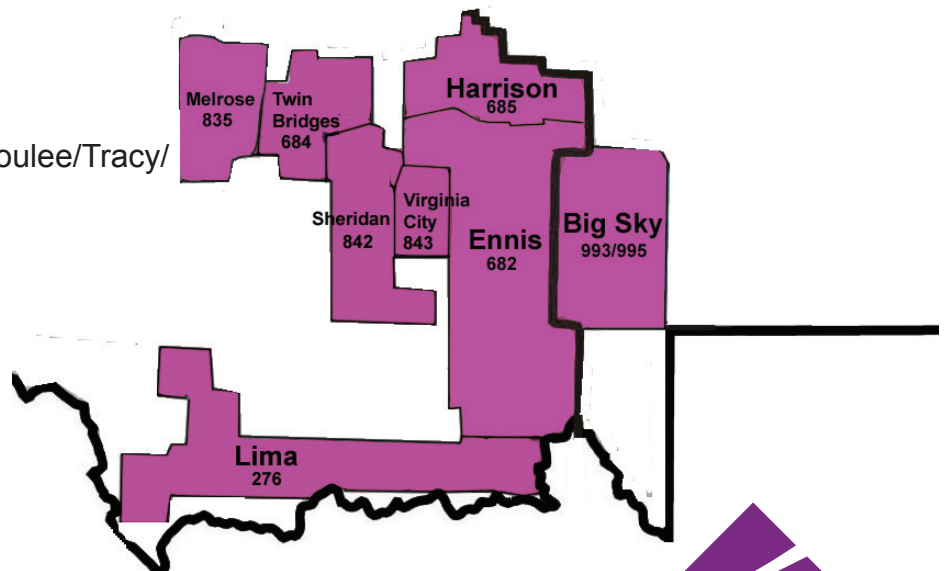

3 Rivers Service Areas & Extended Area Service (EAS)

236	Neihart/Monarch
264	Fort Shaw/Simms/Sun River
271/278	Conrad
276	Lima/Dell/Monida
277	Belt/Armington/Millard
279	Valier
338	Browning/Blackfoot/Heart Butte/Kiowa
424/434	Shelby
463	Power
466	Choteau
467	Fairfield
469	Pendroy/Bynum
472	Dupuyer
562	Augusta
627	East Conrad/Ledger
682	Ennis/Cameron/McAllister/Jeffers/Kirby
684	Twin Bridges
685	Harrison/Norris/Pony
733	Highwood
734	Carter/Floweree
735	Geyser
736	Stockett/Centerville/Sand Coulee/Tracy/ Eden/Lavenspur/Number 7
738	Raynesford
753	Brady
835	Melrose/Glen
842	Sheridan/Alder/Laurin
843	Virginia City/Nevada City
993/995	Big Sky/Gallatin Gateway
Varies	Great Falls

EAS exchanges in purple