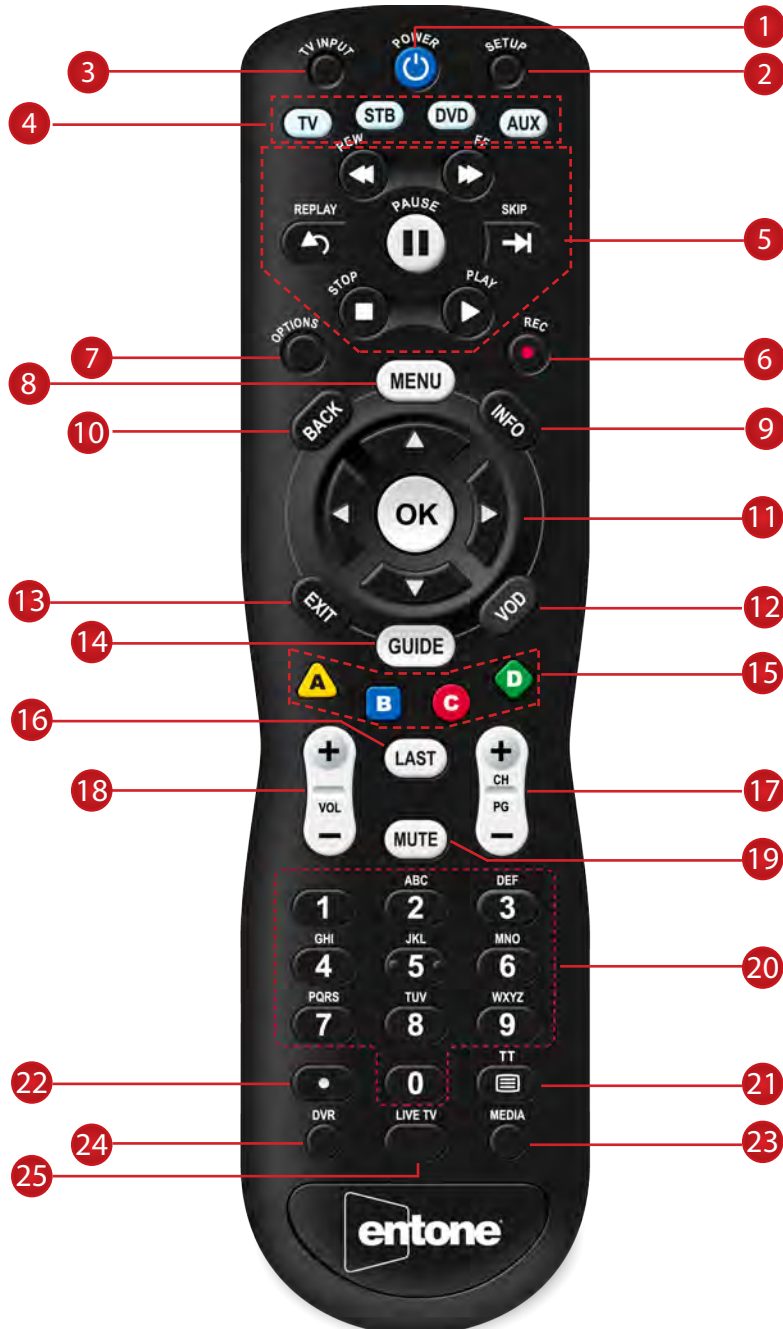

OVERVIEW REMOTE CONTROL

Button(s)	Description
1	POWER Switches the power on/o for the currently selected device Switches STB to power on or standby mode
2	SET UP Set up remote for TV
3	TV/ INPUT Changes the current A/V input of the selected device programmed (i.e. TV or AUX)
4	DEVICE CONTROL TV: Select to control TV (if programmed) STB: This button is pre-programmed to control the Entone device DVD: Select to control DVD (if programmed) AUX: Select to control another device (if programmed)
5	TRANSPORT KEYS REPLAY: Goes back approx. 30 seconds REW: Rewinds video FF: Fast forwards video SKIP: Advances ahead in 30 second increments PAUSE: Pauses video PLAY: Plays video or resumes a paused program STOP: Stops playback of video
6	REC Starts or stops recording a program
7	OPTIONS Provides additional options for certain on-screen menu or highlighted item*
8	MENU Displays on-screen menu or home screen
9	INFO Displays on-screen information about the current TV / VOD / DVR program
10	BACK Goes back one level within menus *
11	NAVIGATION ARROW KEYS: Navigates within the on-screen guide/menus OK: Executes the currently selected menu option LEFT/RIGHT: Rewinds/Fast forwards video
12	VOD Feature enabled by your service provider (contact service provider for details)
13	EXIT Exits the current menu item or back to LIVE TV
14	GUIDE Displays the on-screen program guide